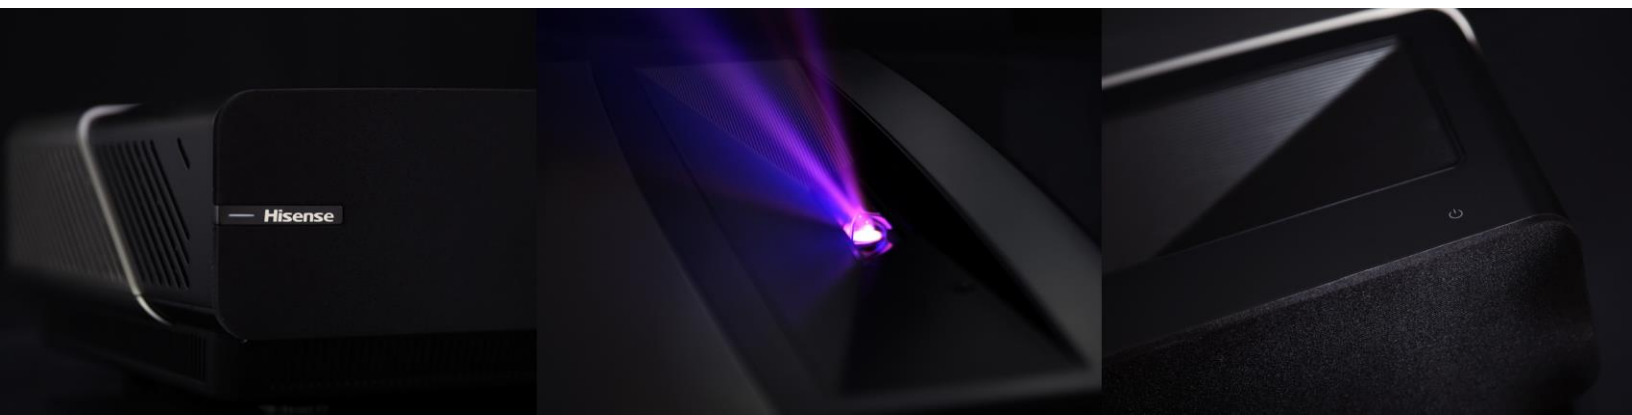

Hisense

Model T20L5H-CINE120A

LASER TV 4K

L5H

Time to Think BIG

Big Screen. Big Entertainment.

Get movie theater immersion with the convenience of TV. The L5H's ultra-short throw projection technology allows you to place the projector just inches from the screen and gives you a beautifully bright, 4K image that's 4x bigger than a 55-inch TV. With built-in features like 40W Powerful Sound, Dolby Vision Atmos, Google TV, Game Mode, Filmmaker Mode, and a 25,000 hour laser life, the L5H is an all-in-one, big screen upgrade you can enjoy for years to come.

- Ultra Short Throw Technology
- 120" Laser TV Display
- Dolby Vision/Atmos
- Google TV
- 25,000 Hour Life
- Smooth Motion & MEMC
- Game Mode with ALLM
- Filmmaker Mode

Ultra Short Throw. Ultra Convenient.

Big screen entertainment in a convenient package. No need for ceiling mounts or in-wall cable runs, simply place the L5H on a TV stand just 4 inches from the wall and get a massive 120-inch projection – that's 4x more screen than a 55-inch TV.

Cinematic Sound

With built-in 40W Dolby Atmos® sound, the L5H delivers cinematic sound that seemingly flows all around you. For the true audiophiles, the L5H's eARC support means you get full signal pass-thru to your surround sound system.