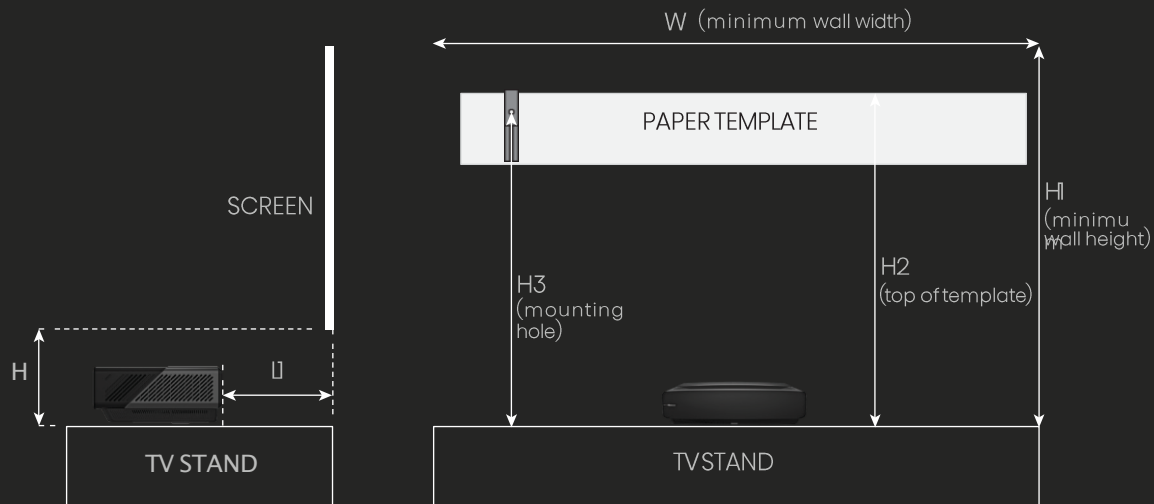

Ports	HDMI	2x HDMI 2.1 (ALLM) x HDMI 2.0
	HDMI ARC, CEC	1x (eARC on HDMI port 2)
	USB	1x USB 3.0, 1x USB 2.0
	RF Antenna	1x (ATSC 3.0)
	Ethernet (LAN)	1x
	Digital Audio Output	1x Optical
Other Features	Analog Audio Output	1x
	Noise Reduction	Yes
	Parental Controls	Yes
	Closed Caption	Yes
	Sleep Timer	Yes
	Eye Safety	Yes
	MEMC	Yes
	Remote Finder	Yes
	Remote	Yes, voice remote with backlight
	Quick Start Guide / Manual	QSG in box, Manual online
Accessories	Power Cable	Yes
	Cleaning Kit	Yes
	Warranty	2 Years
	UPC / EAN	UPC: 888143014579 EAN: 6942147488881

ALR Screen Included

Screen Size	120" diagonal
ALR Type	Lenticular
Resolution	4K
Ambient light obscuring ratio	85%
Gain	0.6
Viewing Angle	150°
Frame	Fix (assembly required)

Setup Diagram

H	16.73"
L1	17.24"
W	>118"
H1	>78.74"
H2	73.94"
H3	71.18"

Recommended TV stand height: 20" Tall

Remarks: A 5% deviation is considered acceptable for the measurements above.

All product, product specifications, and data are subject to change without notice to improve reliability, function, design or otherwise. Release 120121.

All trademarks and logos used herein are the property of their respective owners. Copyright © 2021 USA. All rights reserved.